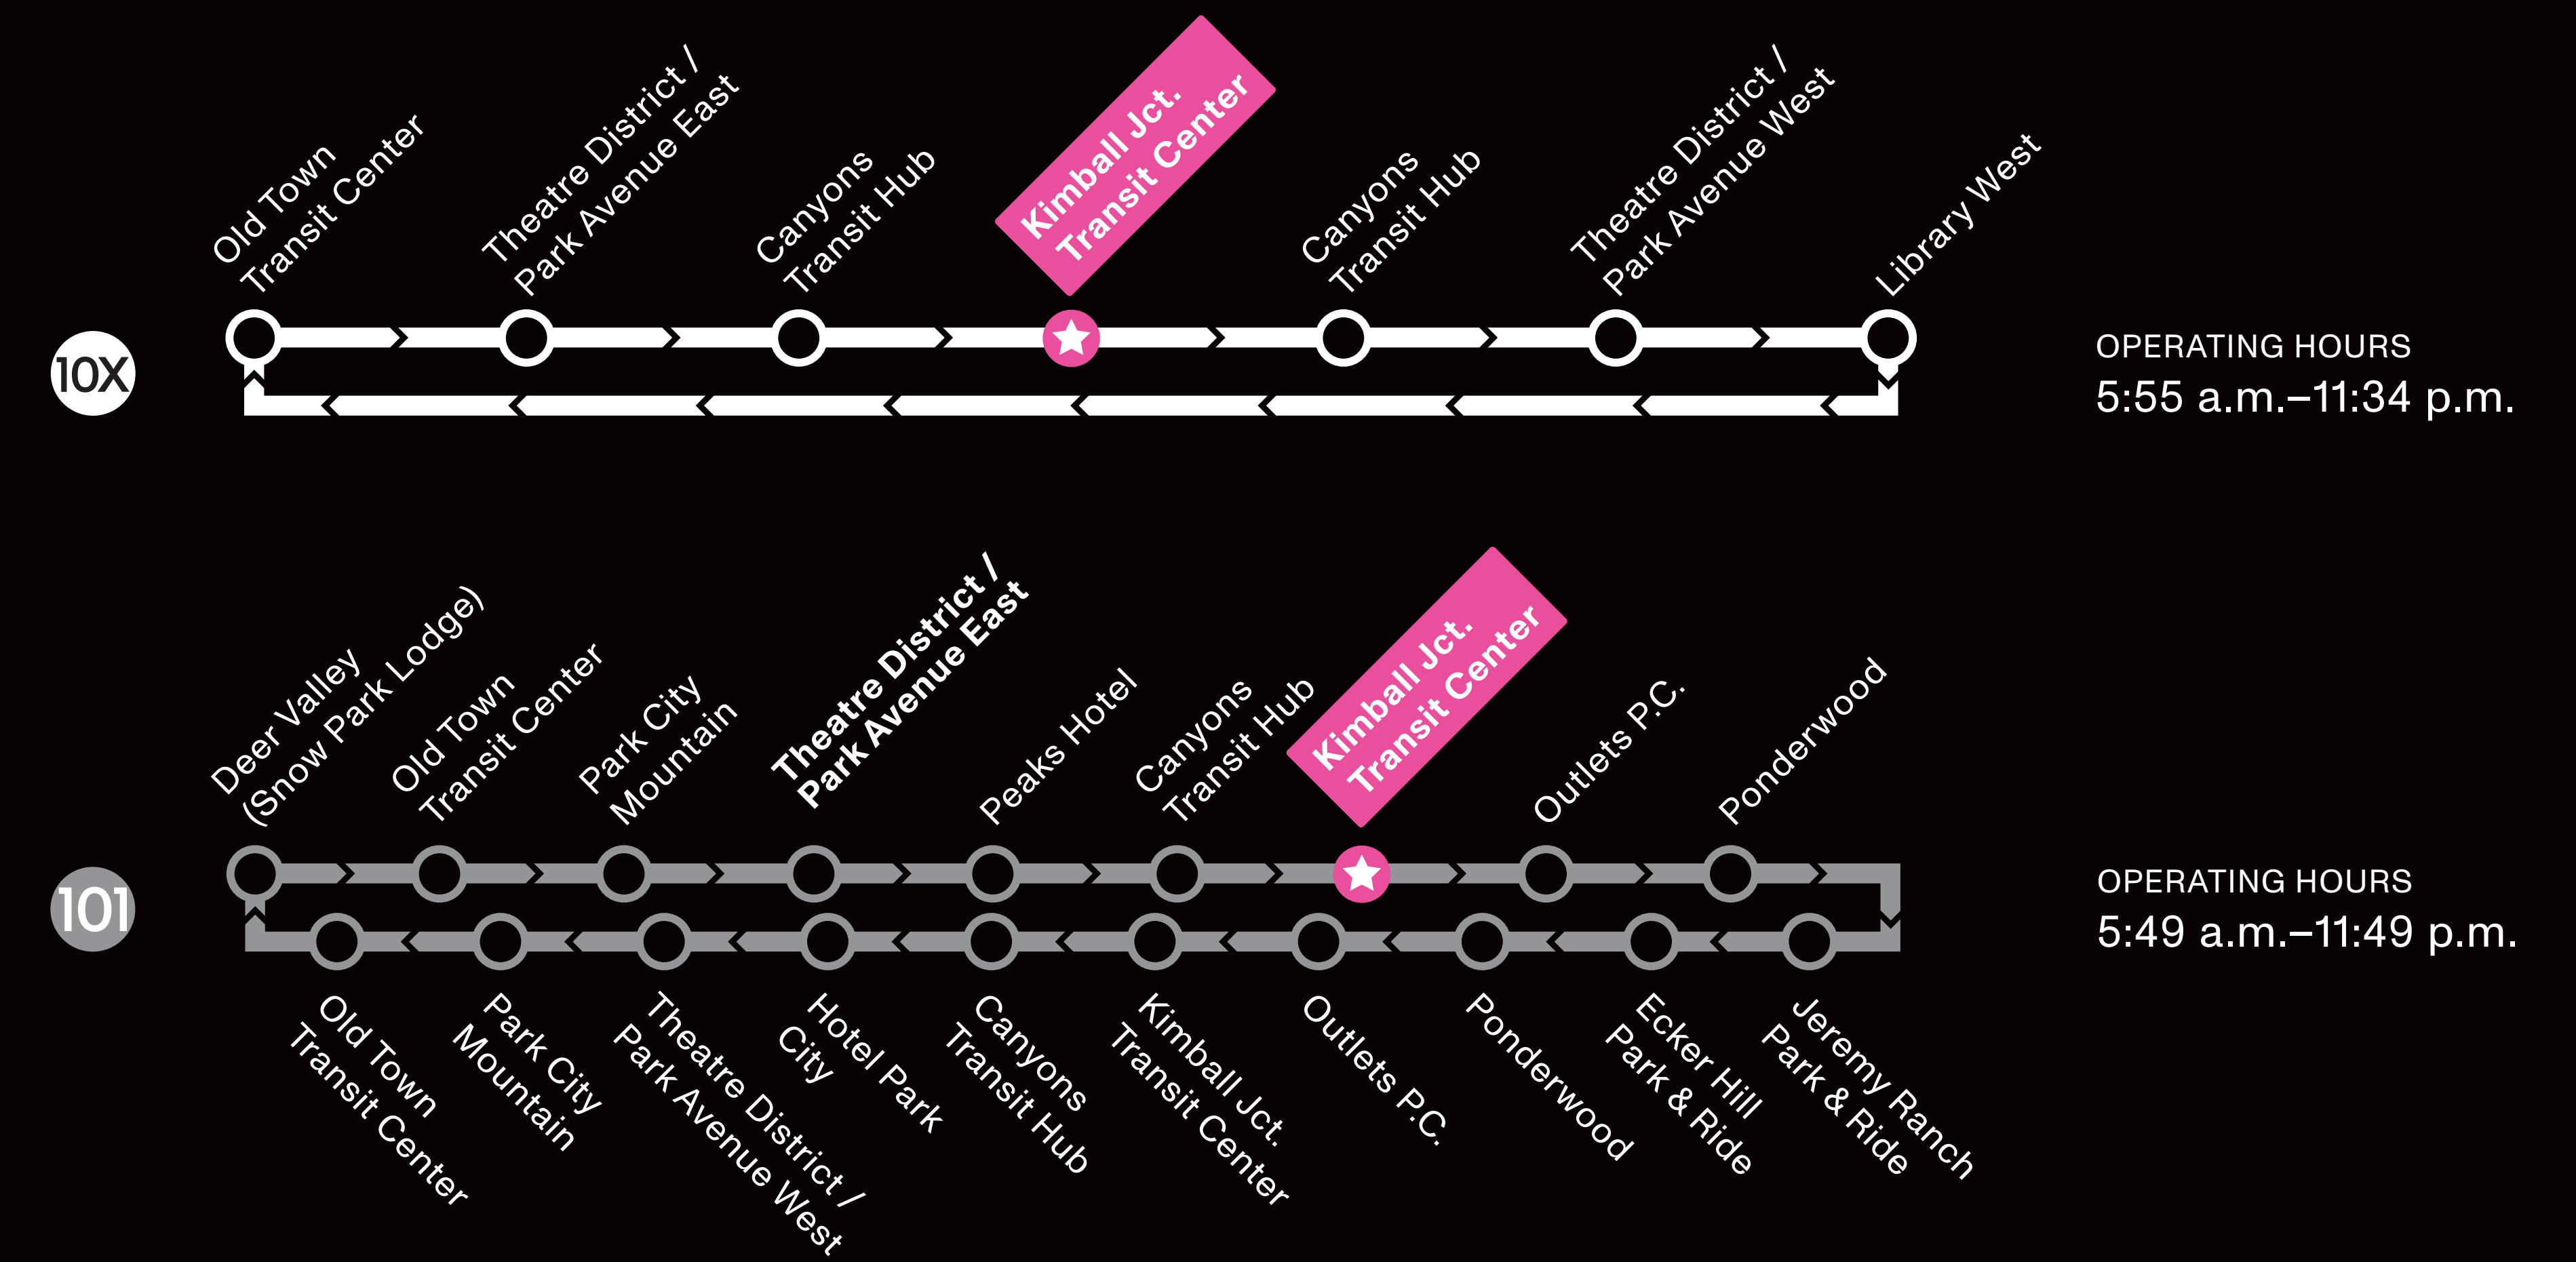

Kimball Junction Transit Center

How to get to:

Eccles Theatre	101 10X THEATRE DIST. WEST THEATRE DIST. EAST → 24 25 ECCLES
Theatre District	101 10X THEATRE DIST. WEST
The Park / Walgreens	101 THEATRE DIST. WEST THE PARK / WALGREENS
Library Theatre	101 10X THEATRE DIST. WEST → 1 28
Redstone	104 KJTC
Festival Headquarters	10X 101 THEATRE DIST. WEST THEATRE DIST. EAST → 24 25 HQ
Old Town Transit Center / Main Street	10X 101 OTTC
Richardson Flat Park & Ride	101 10X OTTC → 6 RICHARDSON FLAT

Bus routes:

Scan here to view the Festival map and the Park City transit map.

Special thanks to our Festival community for doing their part in creating an environment that is welcoming to all by committing to our community agreement.